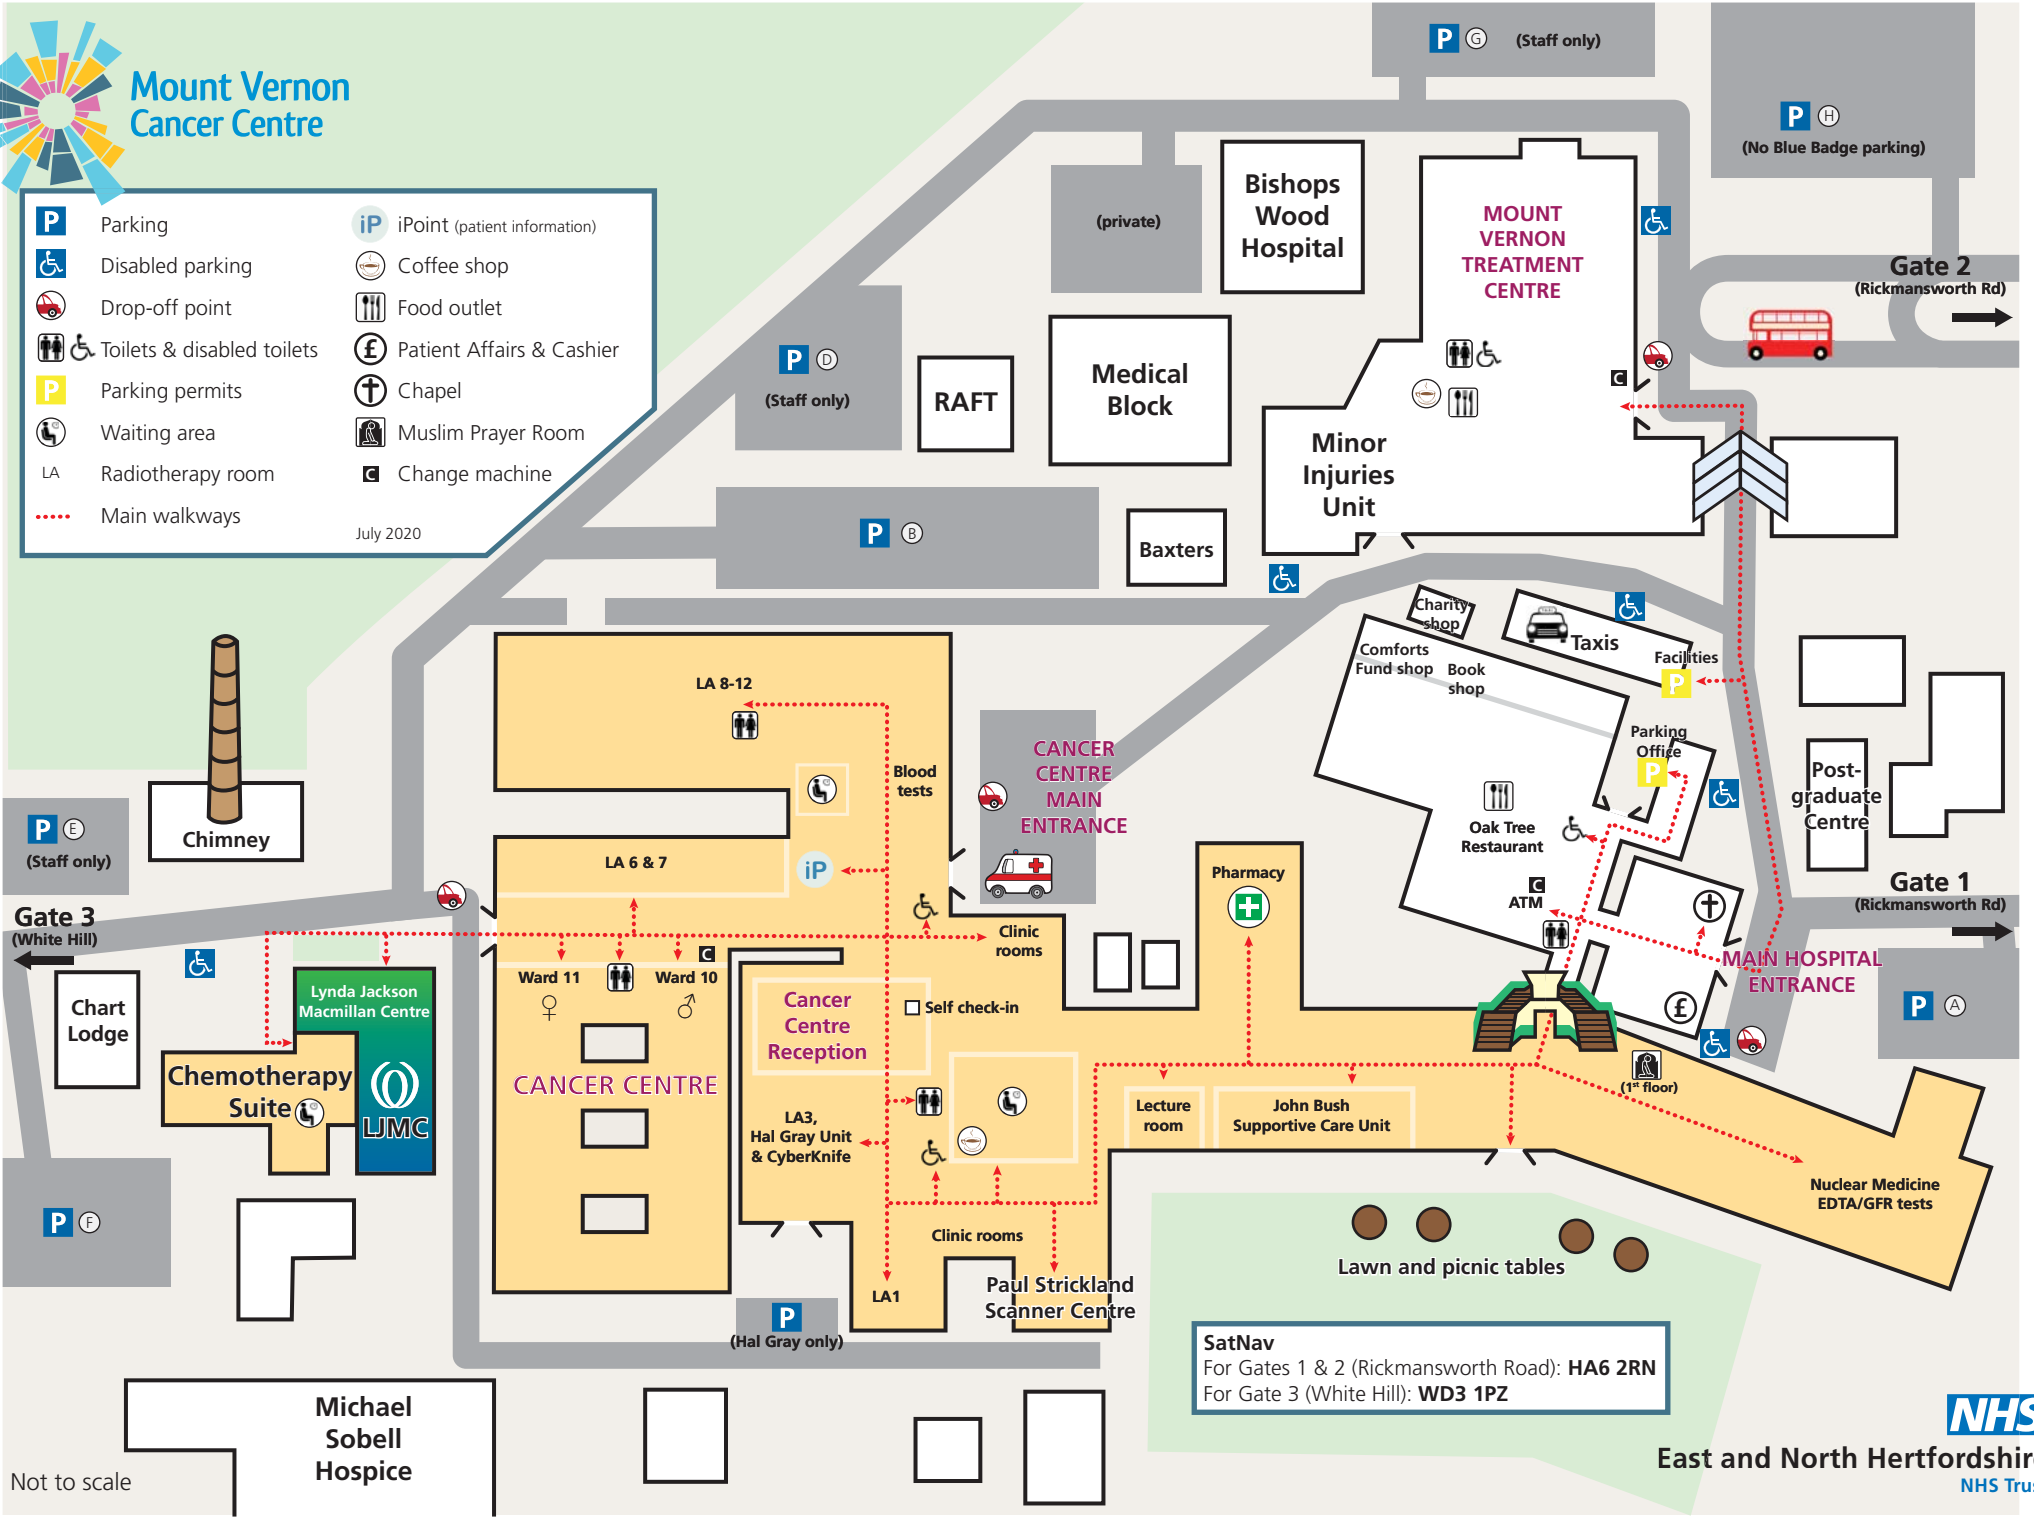

- | | |
|-------------------------------------|----------------------------------------|
| P Parking | iP iPoint (patient information) |
| ♿ Disabled parking | ☕ Coffee shop |
| 🚗 Drop-off point | 🍴 Food outlet |
| ♿ Toilets & disabled toilets | £ Patient Affairs & Cashier |
| P Parking permits | ✝ Chapel |
| 🕒 Waiting area | 🕌 Muslim Prayer Room |
| LA Radiotherapy room | 📧 Change machine |
| ⋯ Main walkways | |

July 2020

SatNav
 For Gates 1 & 2 (Rickmansworth Road): HA6 2RN
 For Gate 3 (White Hill): WD3 1PZ

Not to scale