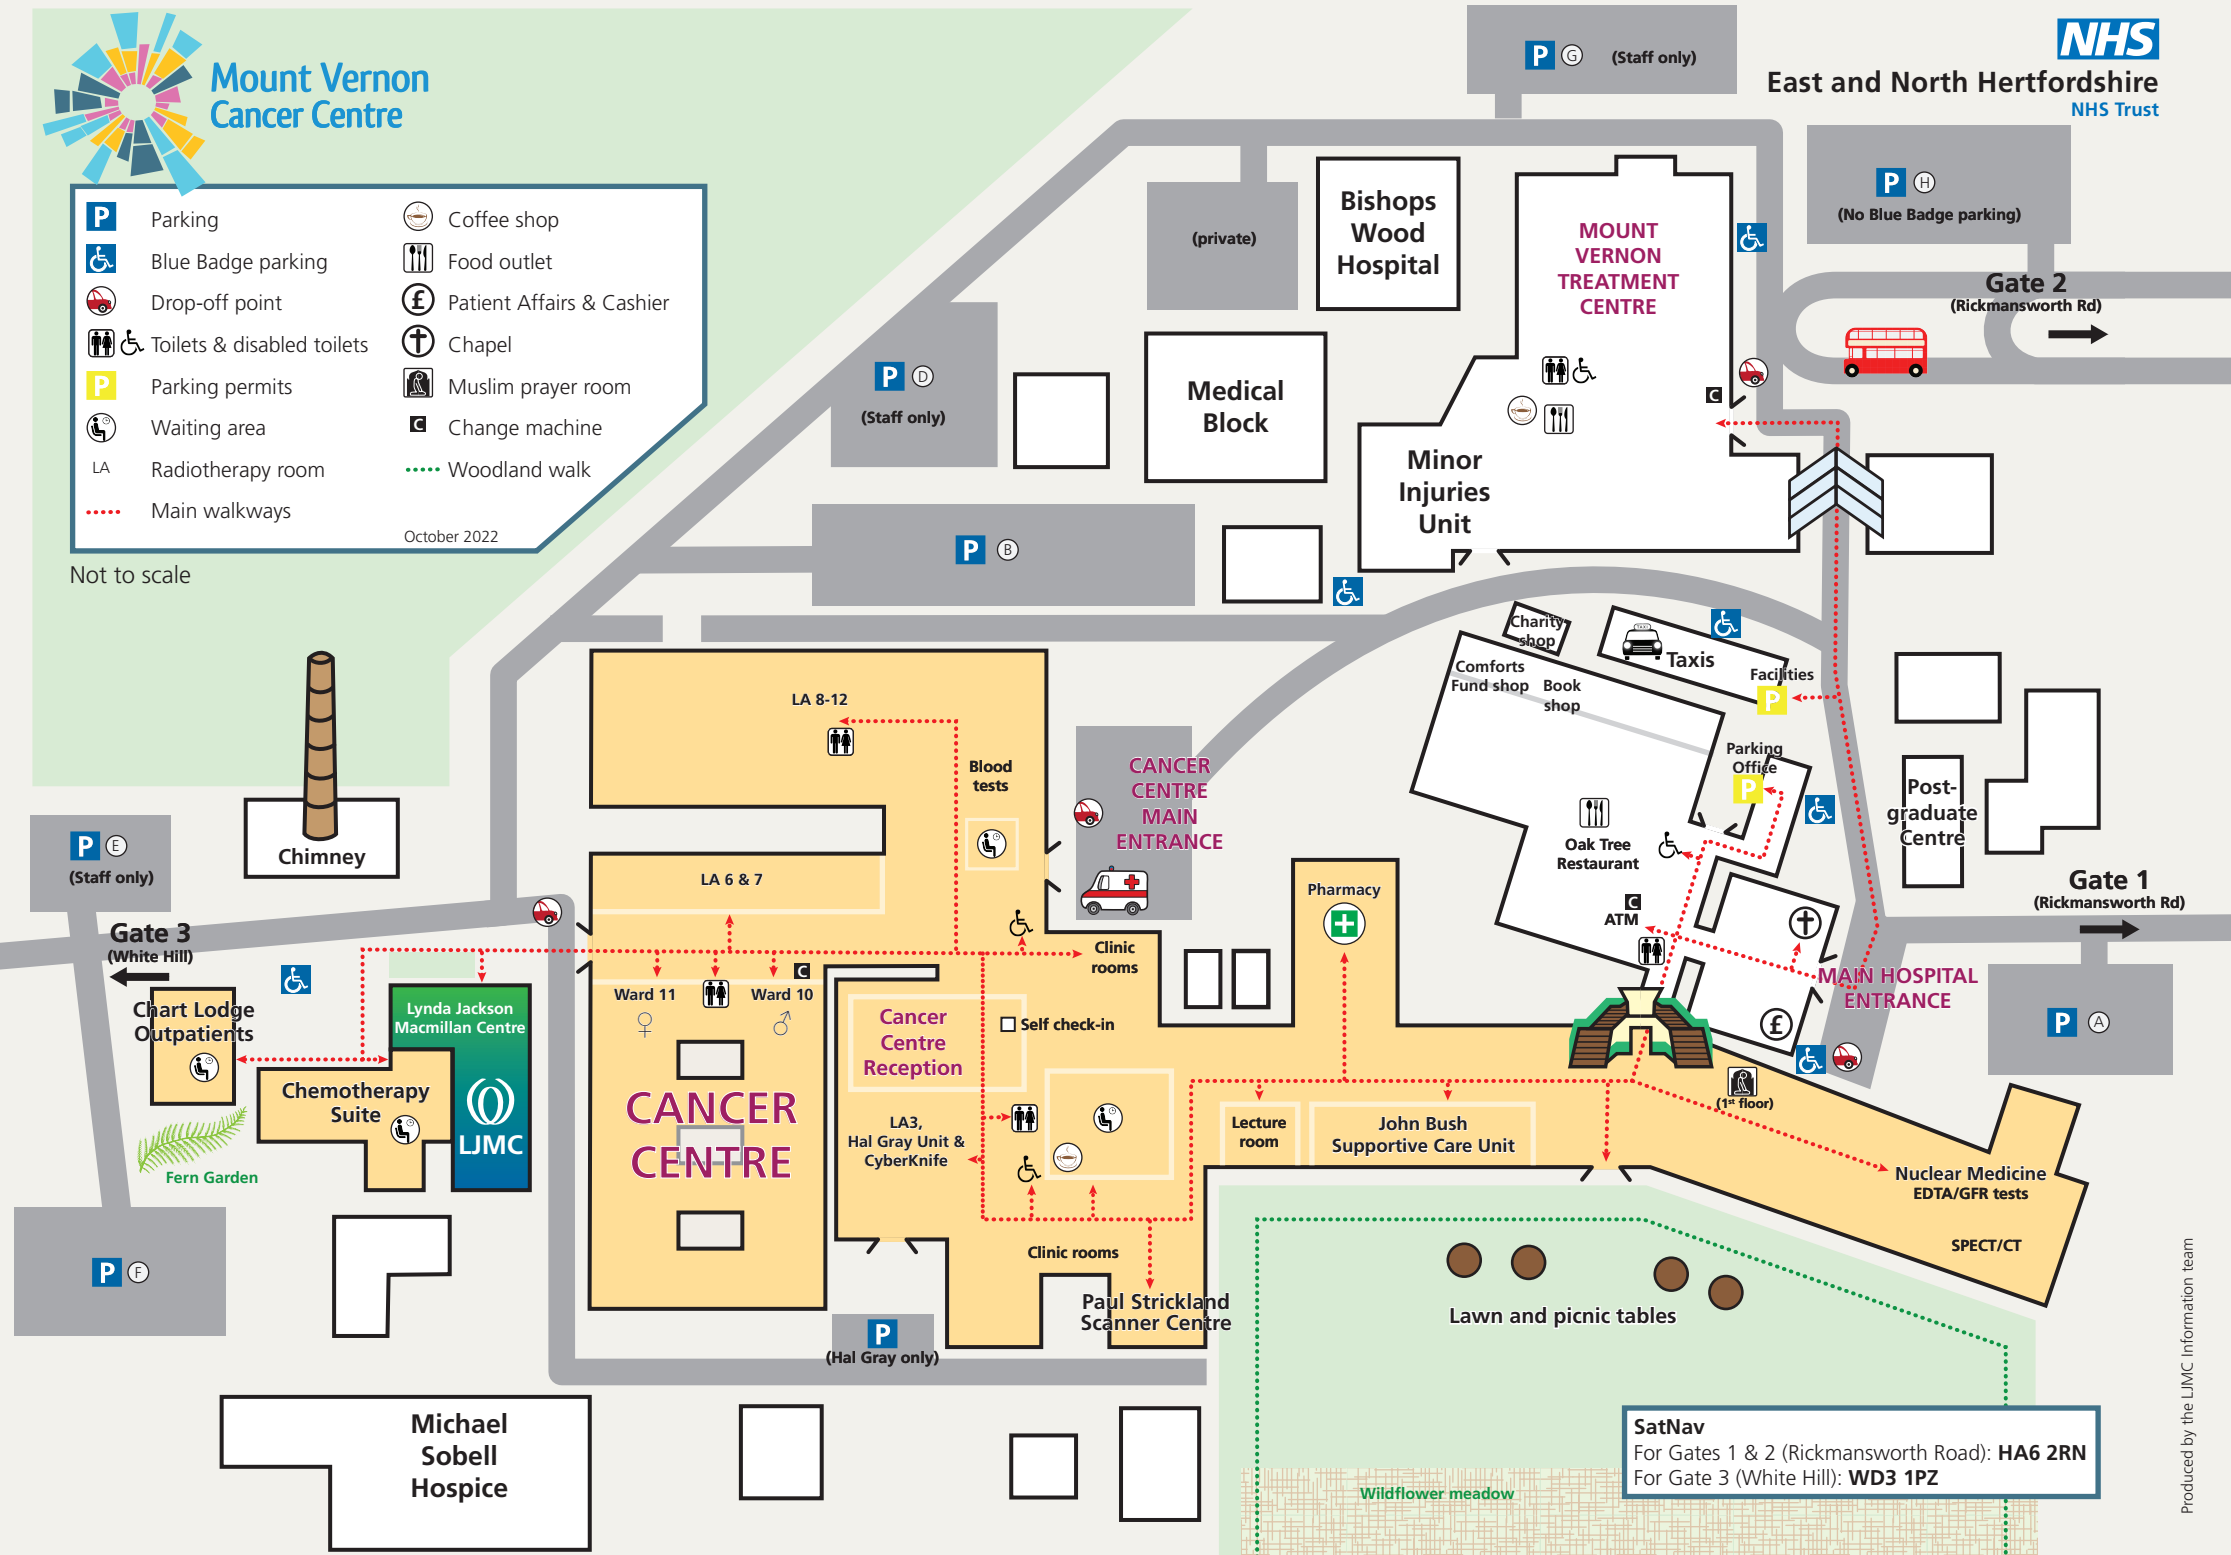

- |          |                            |  |                           |
|----------|----------------------------|--|---------------------------|
| <b>P</b> | Parking                    |  | Coffee shop               |
|          | Blue Badge parking         |  | Food outlet               |
|          | Drop-off point             |  | Patient Affairs & Cashier |
|          | Toilets & disabled toilets |  | Chapel                    |
| <b>P</b> | Parking permits            |  | Muslim prayer room        |
|          | Waiting area               |  | Change machine            |
| LA       | Radiotherapy room          |  | Woodland walk             |
|          | Main walkways              |  |                           |
- October 2022

Not to scale

**SatNav**  
 For Gates 1 & 2 (Rickmansworth Road): **HA6 2RN**  
 For Gate 3 (White Hill): **WD3 1PZ**